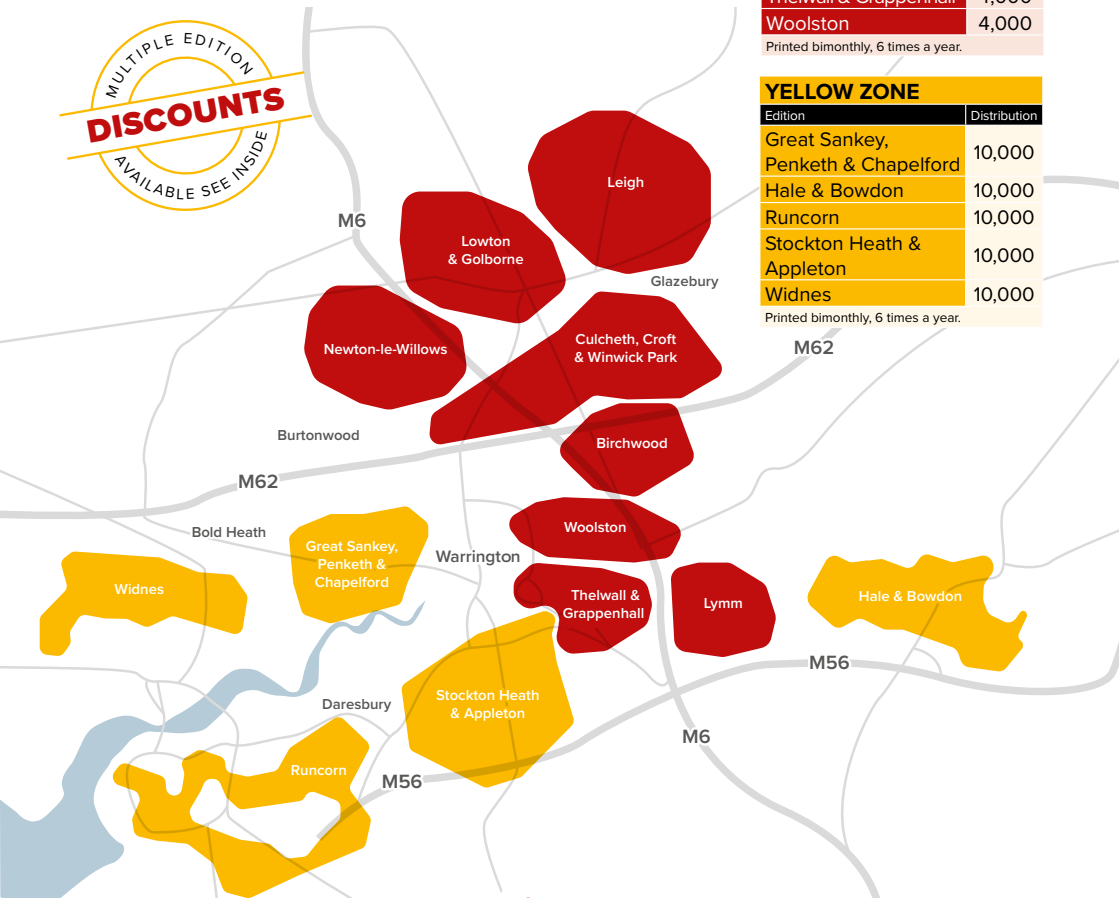

Essential Guide

LINKING LOCAL PEOPLE TO LOCAL BUSINESSES

We have **13** magazines covering the following areas...

RED ZONE	
Edition	Distribution
Birchwood	3,000
Culcheth, Croft & Winwick Park	3,500
Leigh	5,000
Lowton & Golborne	4,000
Lymm	5,000
Newton Le Willows	5,000
Thelwall & Grappenhall	4,000
Woolston	4,000

Printed bimonthly, 6 times a year.

YELLOW ZONE	
Edition	Distribution
Great Sankey, Penketh & Chapelford	10,000
Hale & Bowdon	10,000
Runcorn	10,000
Stockton Heath & Appleton	10,000
Widnes	10,000

Printed bimonthly, 6 times a year.

Reaching **83,500** homes

Advertising Prices

PER MAGAZINE
PER ISSUE

RED ZONE AREAS

QUARTER PAGE

£50 or
£40

Based on regular advertising

64mm x 93mm